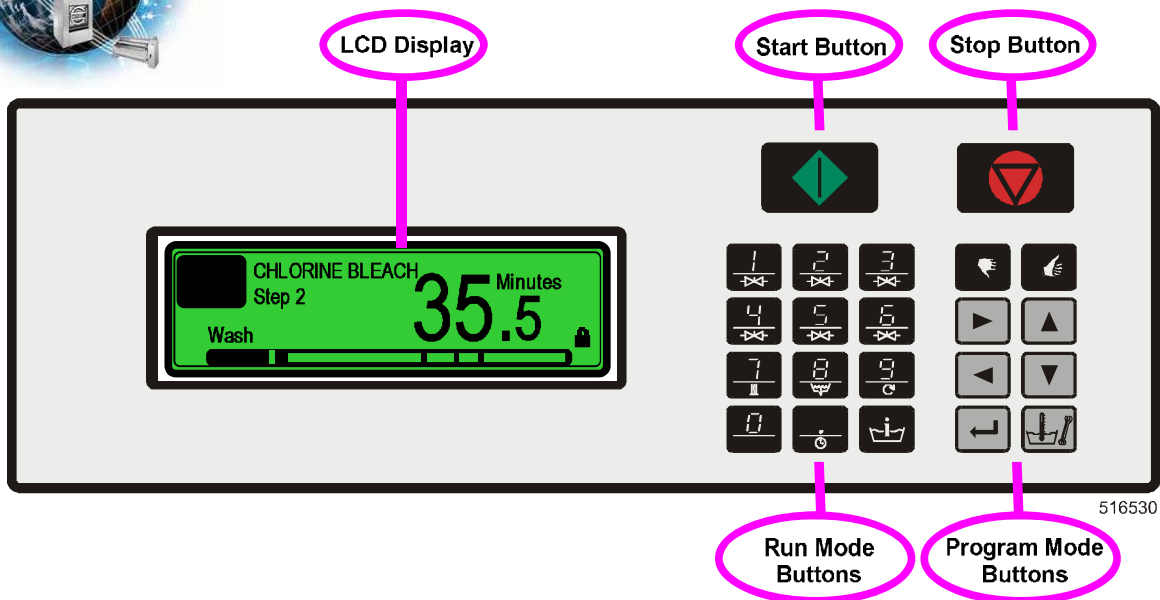

# 1. Graphitronic Introduction

- Full Control Wash computer with graphic display

primus

Quality without compromise